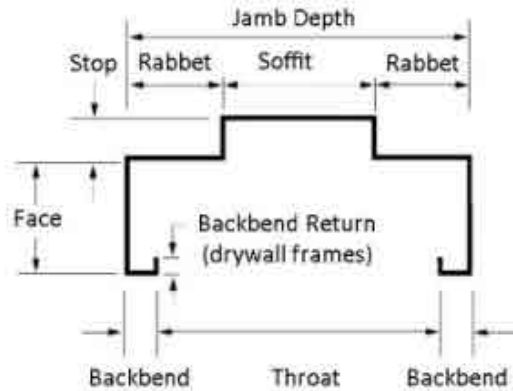

3-Sided Frame

Transom Frame

Sidelite Frame

Borrowed Lite

Double Rabbet

Single Rabbet

Cased Opening

Double Egress

Mullion
Closed Section

Welded Corner

Knocked Down
Corner

4" Face Head

Double Egress Pair

Ph: (713) 462-4551

Fax: (713) 462-3667

4110 Bialock Rd. Houston, TX. 77080