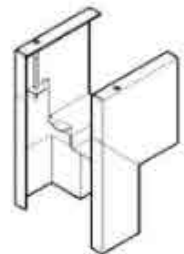

3-Sided Frame

Transom Frame

Sidelite Frame

Borrowed Lite

Double Rabbet

Single Rabbet

Cased Opening

Double Egress

Mullion
Closed Section

Welded Corner

Knocked Down
Corner

4" Face Head

Double Egress Pair

Ph: (713) 462-4551

Fax: (713) 462-3667

4110 Bialock Rd. Houston, TX. 77080