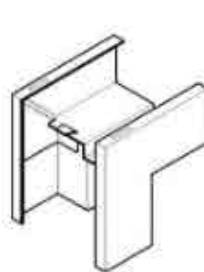

3-Sided Frame

Transom Frame

Sidelite Frame

Borrowed Lite

Double Rabbet

Single Rabbet

Cased Opening

Double Egress

Mullion
Closed Section

Welded Corner

Knocked Down
Corner

4" Face Head

Double Egress Pair

Ph: (713) 462-4551

Fax: (713) 462-3667

4110 Bialock Rd. Houston, TX. 77080