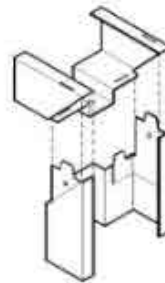

3-Sided Frame

Transom Frame

Sidelite Frame

Borrowed Lite

Double Rabbet

Single Rabbet

Cased Opening

Double Egress

Mullion
Closed Section

Welded Corner

Knocked Down
Corner

4" Face Head

Double Egress Pair

Ph: (713) 462-4551

Fax: (713) 462-3667

4110 Bialock Rd. Houston, TX. 77080