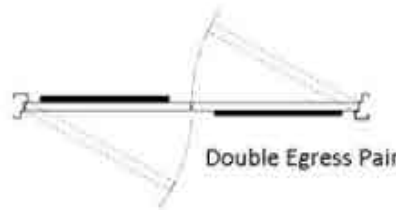

3-Sided Frame

Transom Frame

Sidelite Frame

Borrowed Lite

Double Rabbet

Single Rabbet

Cased Opening

Double Egress

Mullion
Closed Section

Welded Corner

Knocked Down
Corner

4" Face Head

Double Egress Pair

Ph: (713) 462-4551

Fax: (713) 462-3667

4110 Bialock Rd. Houston, TX. 77080